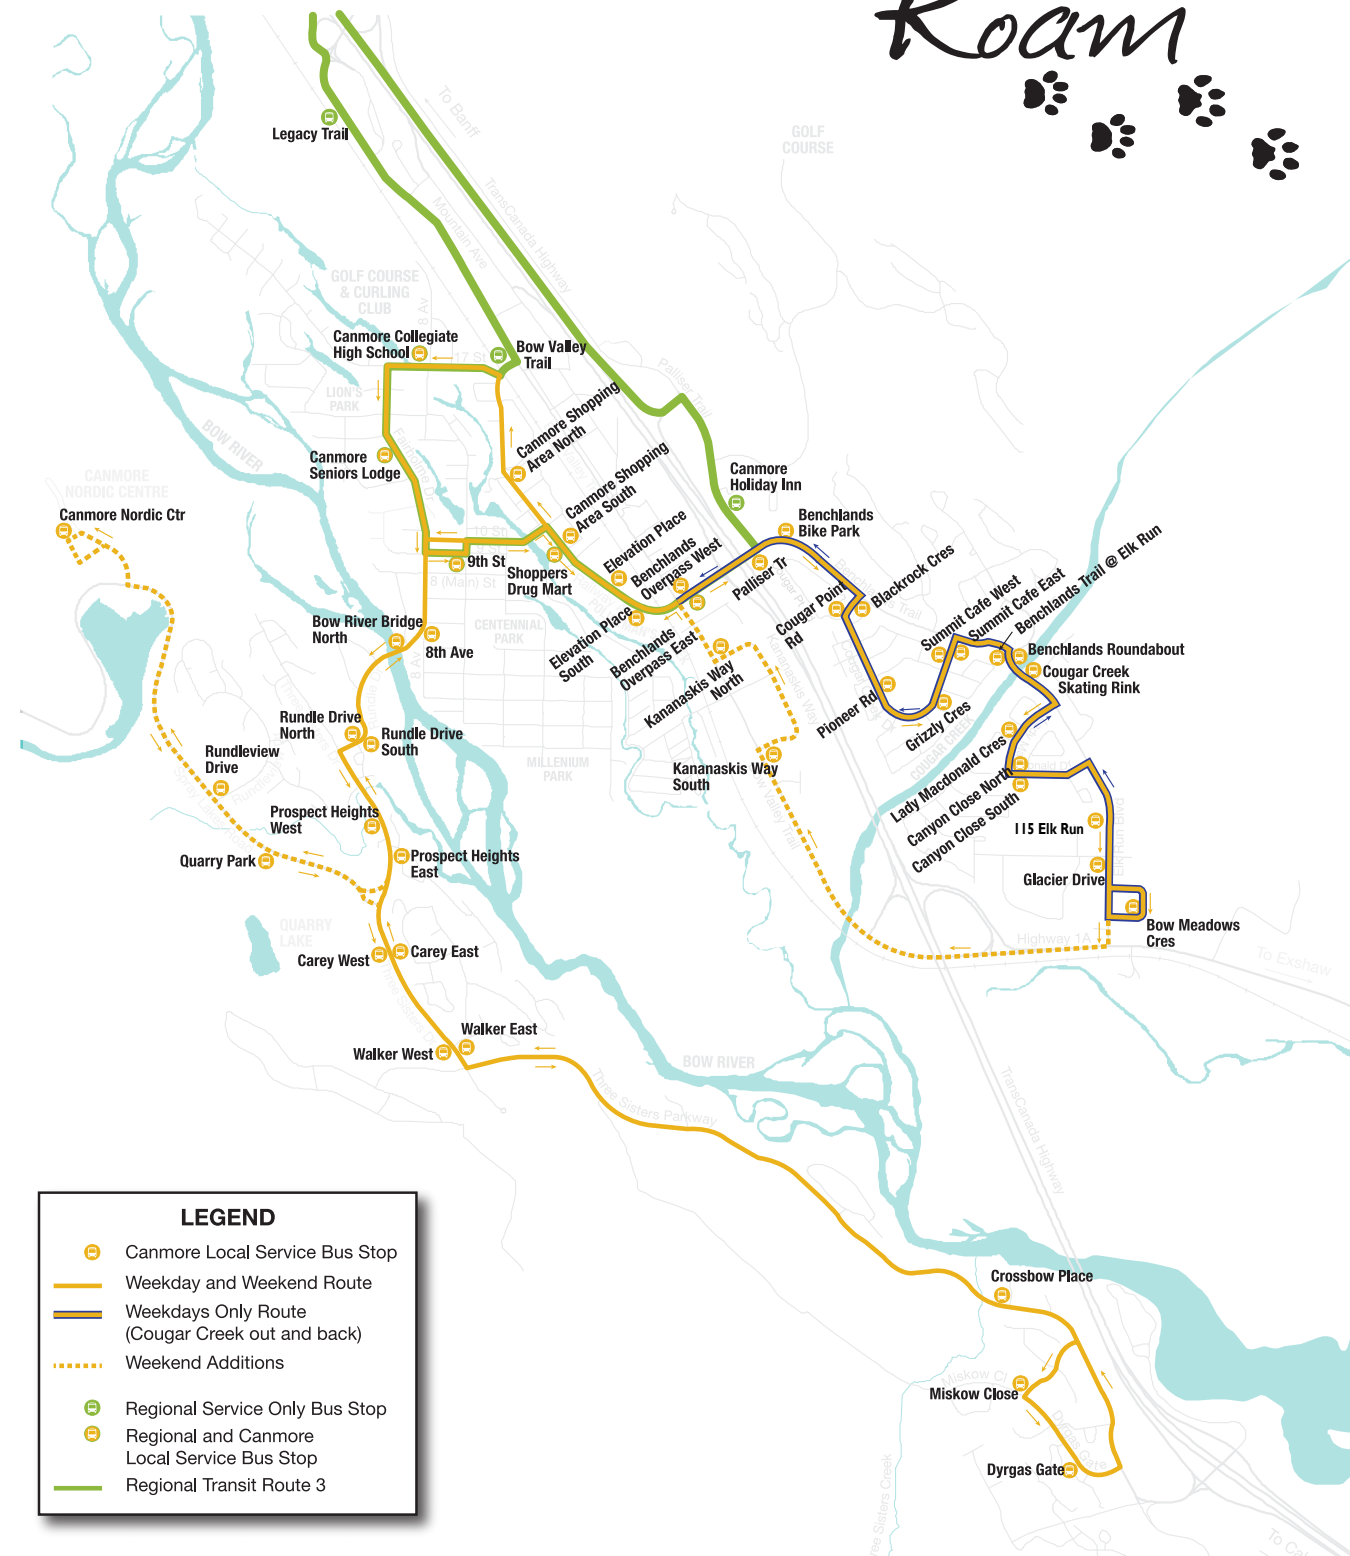

Other Roam Public Transit Routes

Visit roamtransit.com or ask your driver for a brochure regarding information about:

Routes 1 and 2 – Banff local routes

Route 3 – Regional service between Banff and Canmore.

*1 Day Pass sold only on the bus.
**Children under 6 ride free.

Customer Service Location

221 Beaver Street, Banff
Phone: (403) 762-0606
Web: www.roamtransit.com

 Roam Public Transit

 @roamtransit

Public Transit Canmore Local Service

Route 5 Schedules and Route Map

Roam 

Bow Valley Regional
Transit Services Commission

Canmore Local Service

Roam 

When in Canmore, Roam.

Roam is Canmore's public transit service offered by the Bow Valley Regional Transit Services Commission. Our buses help you roam around town in an environmentally friendly way, just like Canmore's grizzly bears, lynx, cougars and elk. Leave your vehicle where it is, head to one of our convenient bus stops and hop on board.

*Pass sales only

**Pass sales and change voucher locations

Transfers

Passengers may pay the Regional Service fare and obtain a transfer to/from Canmore and Banff local routes. Ask driver for details.

Canmore Local Service