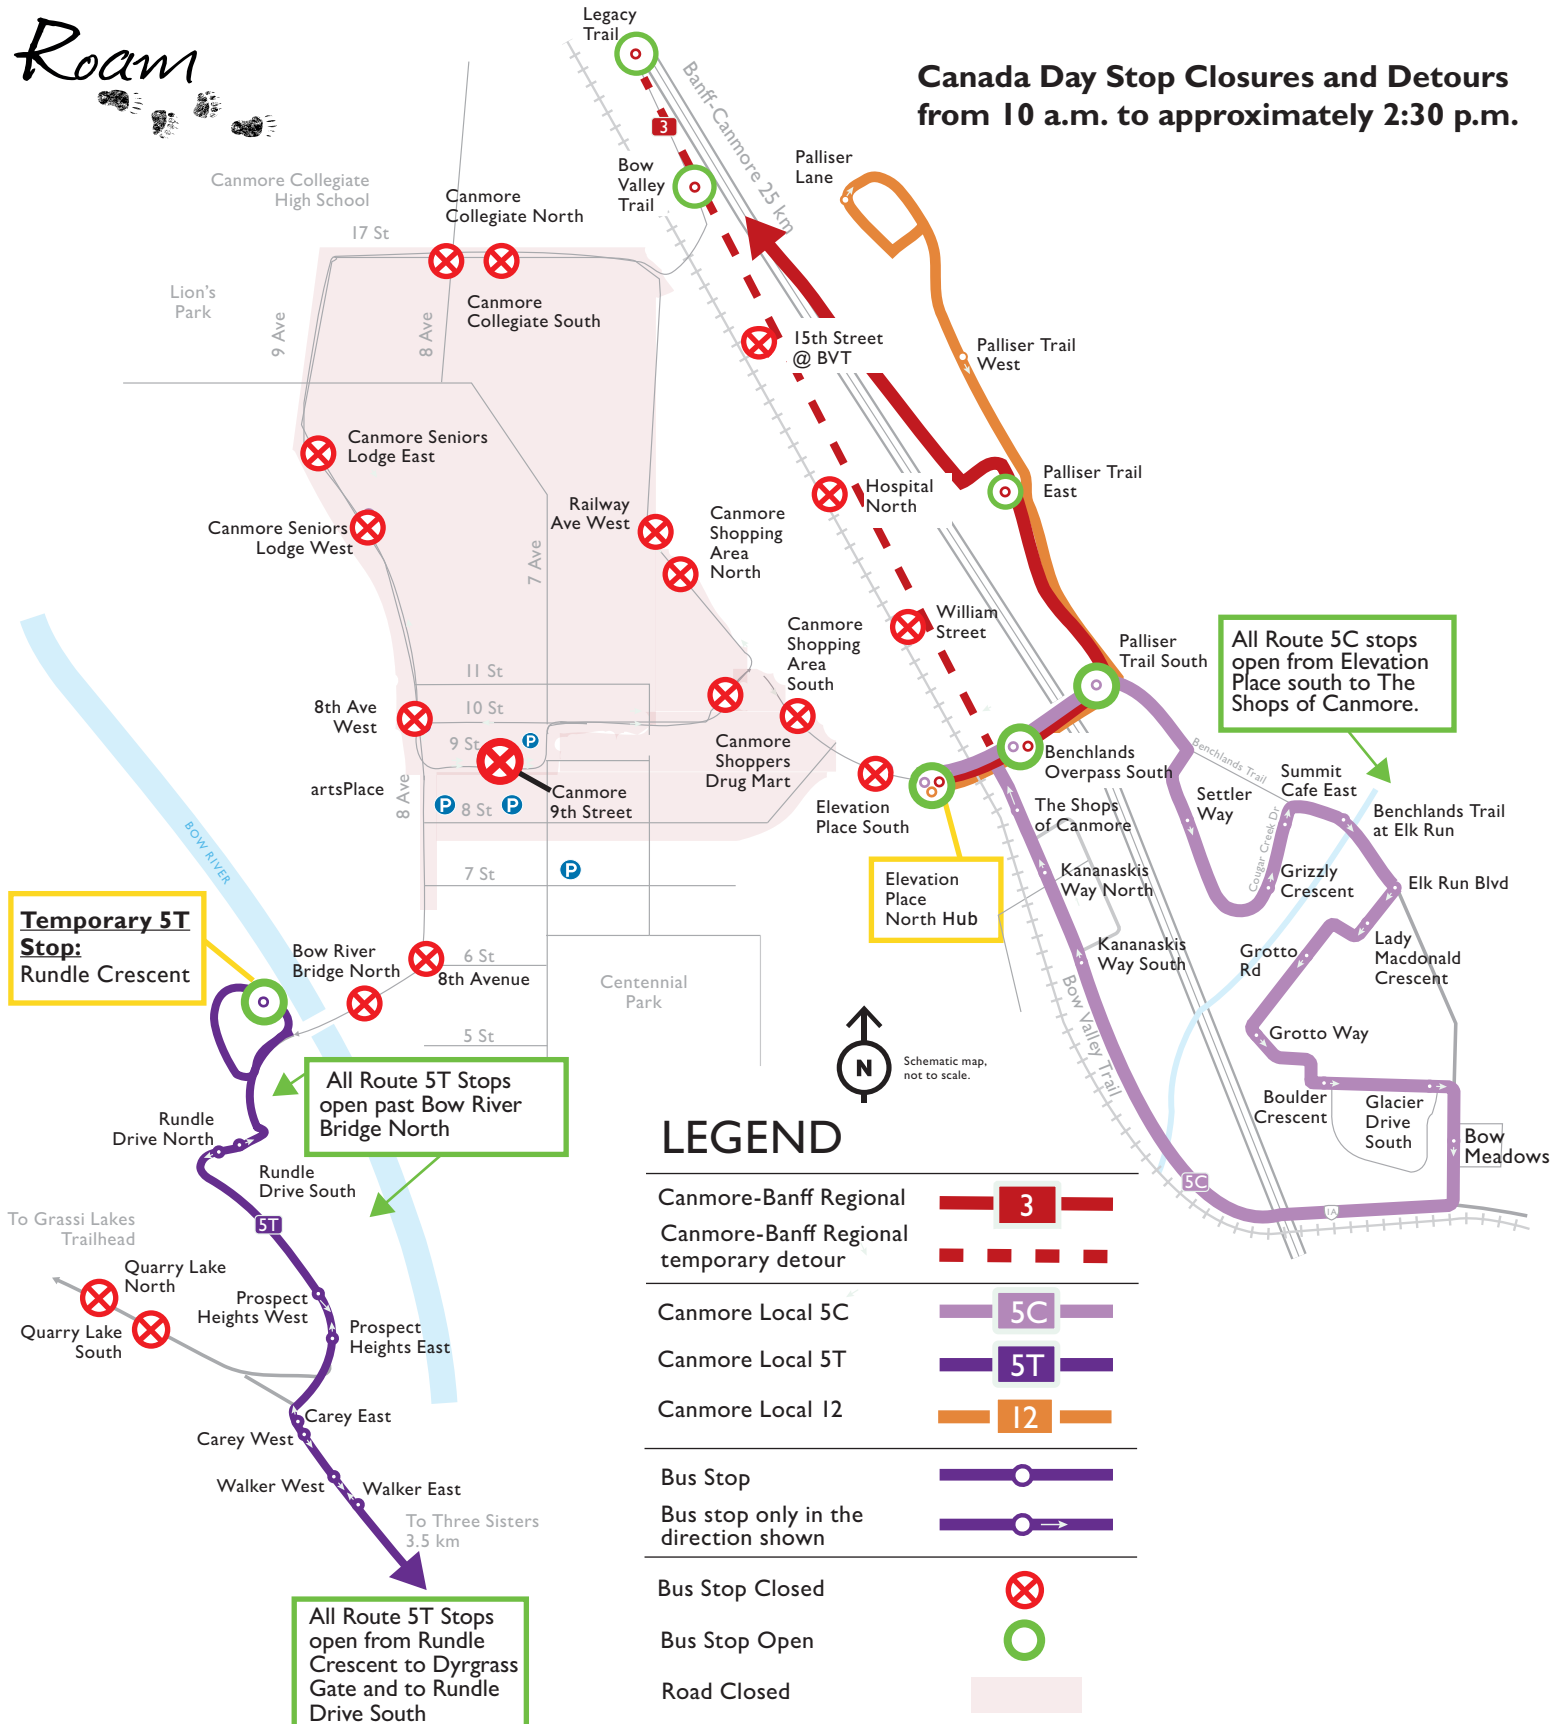

Canada Day Stop Closures and Detours from 10 a.m. to approximately 2:30 p.m.

Temporary 5T Stop:
Rundle Crescent

All Route 5T Stops open past Bow River Bridge North

All Route 5T Stops open from Rundle Crescent to Dyrgrass Gate and to Rundle Drive South

All Route 5C stops open from Elevation Place south to The Shops of Canmore.

LEGEND

Canmore-Banff Regional	
Canmore-Banff Regional temporary detour	
Canmore Local 5C	
Canmore Local 5T	
Canmore Local 12	
Bus Stop	
Bus stop only in the direction shown	
Bus Stop Closed	
Bus Stop Open	
Road Closed	