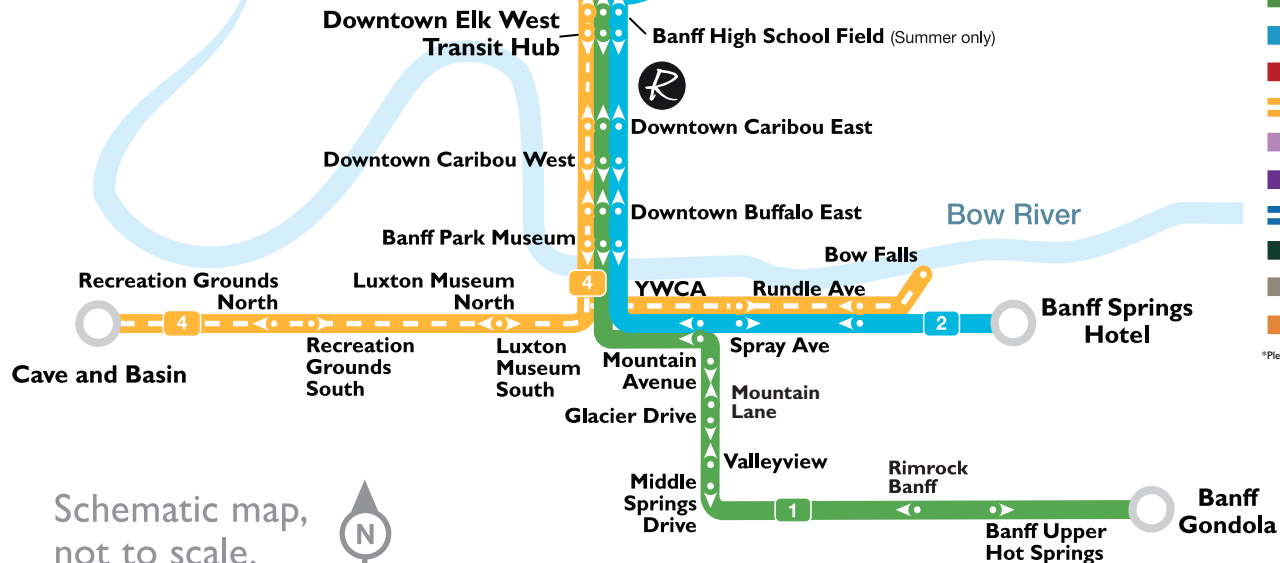

Banff

Routes

- 1 Sulphur Mountain
- 2 Tunnel Mountain
- 3 Canmore - Banff Regional
- 4 Cave and Basin - Summer only service
- 5C Canmore Local: Cougar Creek
- 5T Canmore Local: Three Sisters
- 6 Lake Minnewanka - Summer only service
- 8X Lake Louise Express
- 9 Johnston Canyon - Summer: 7 days/week, Winter: weekends and statutory holidays only
- 12 Canmore Local: Grassi Lakes - Palliser

Schematic map, not to scale.