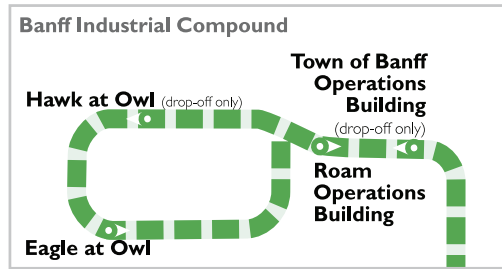

Roam Public Transit

Download the Transit app for live bus locations, ticket purchasing and full schedules.