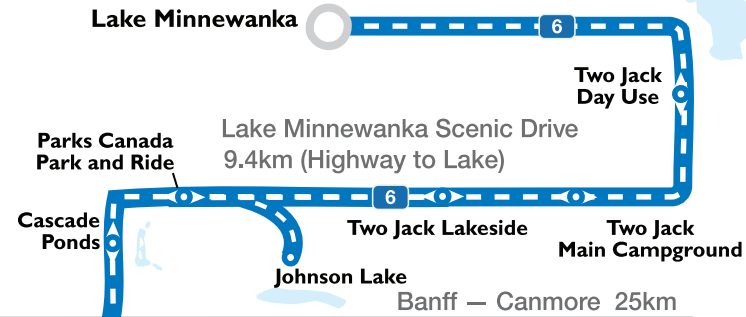

Lake Minnewanka Area

Lake Minnewanka

Bow Valley Parkway

Castle Mountain Campground Johnston Canyon

Trans-Canada Highway Lake Louise — Banff 58km

Village of Lake Louise

Lake Louise Lakeshore - Lakeshore 4.4km