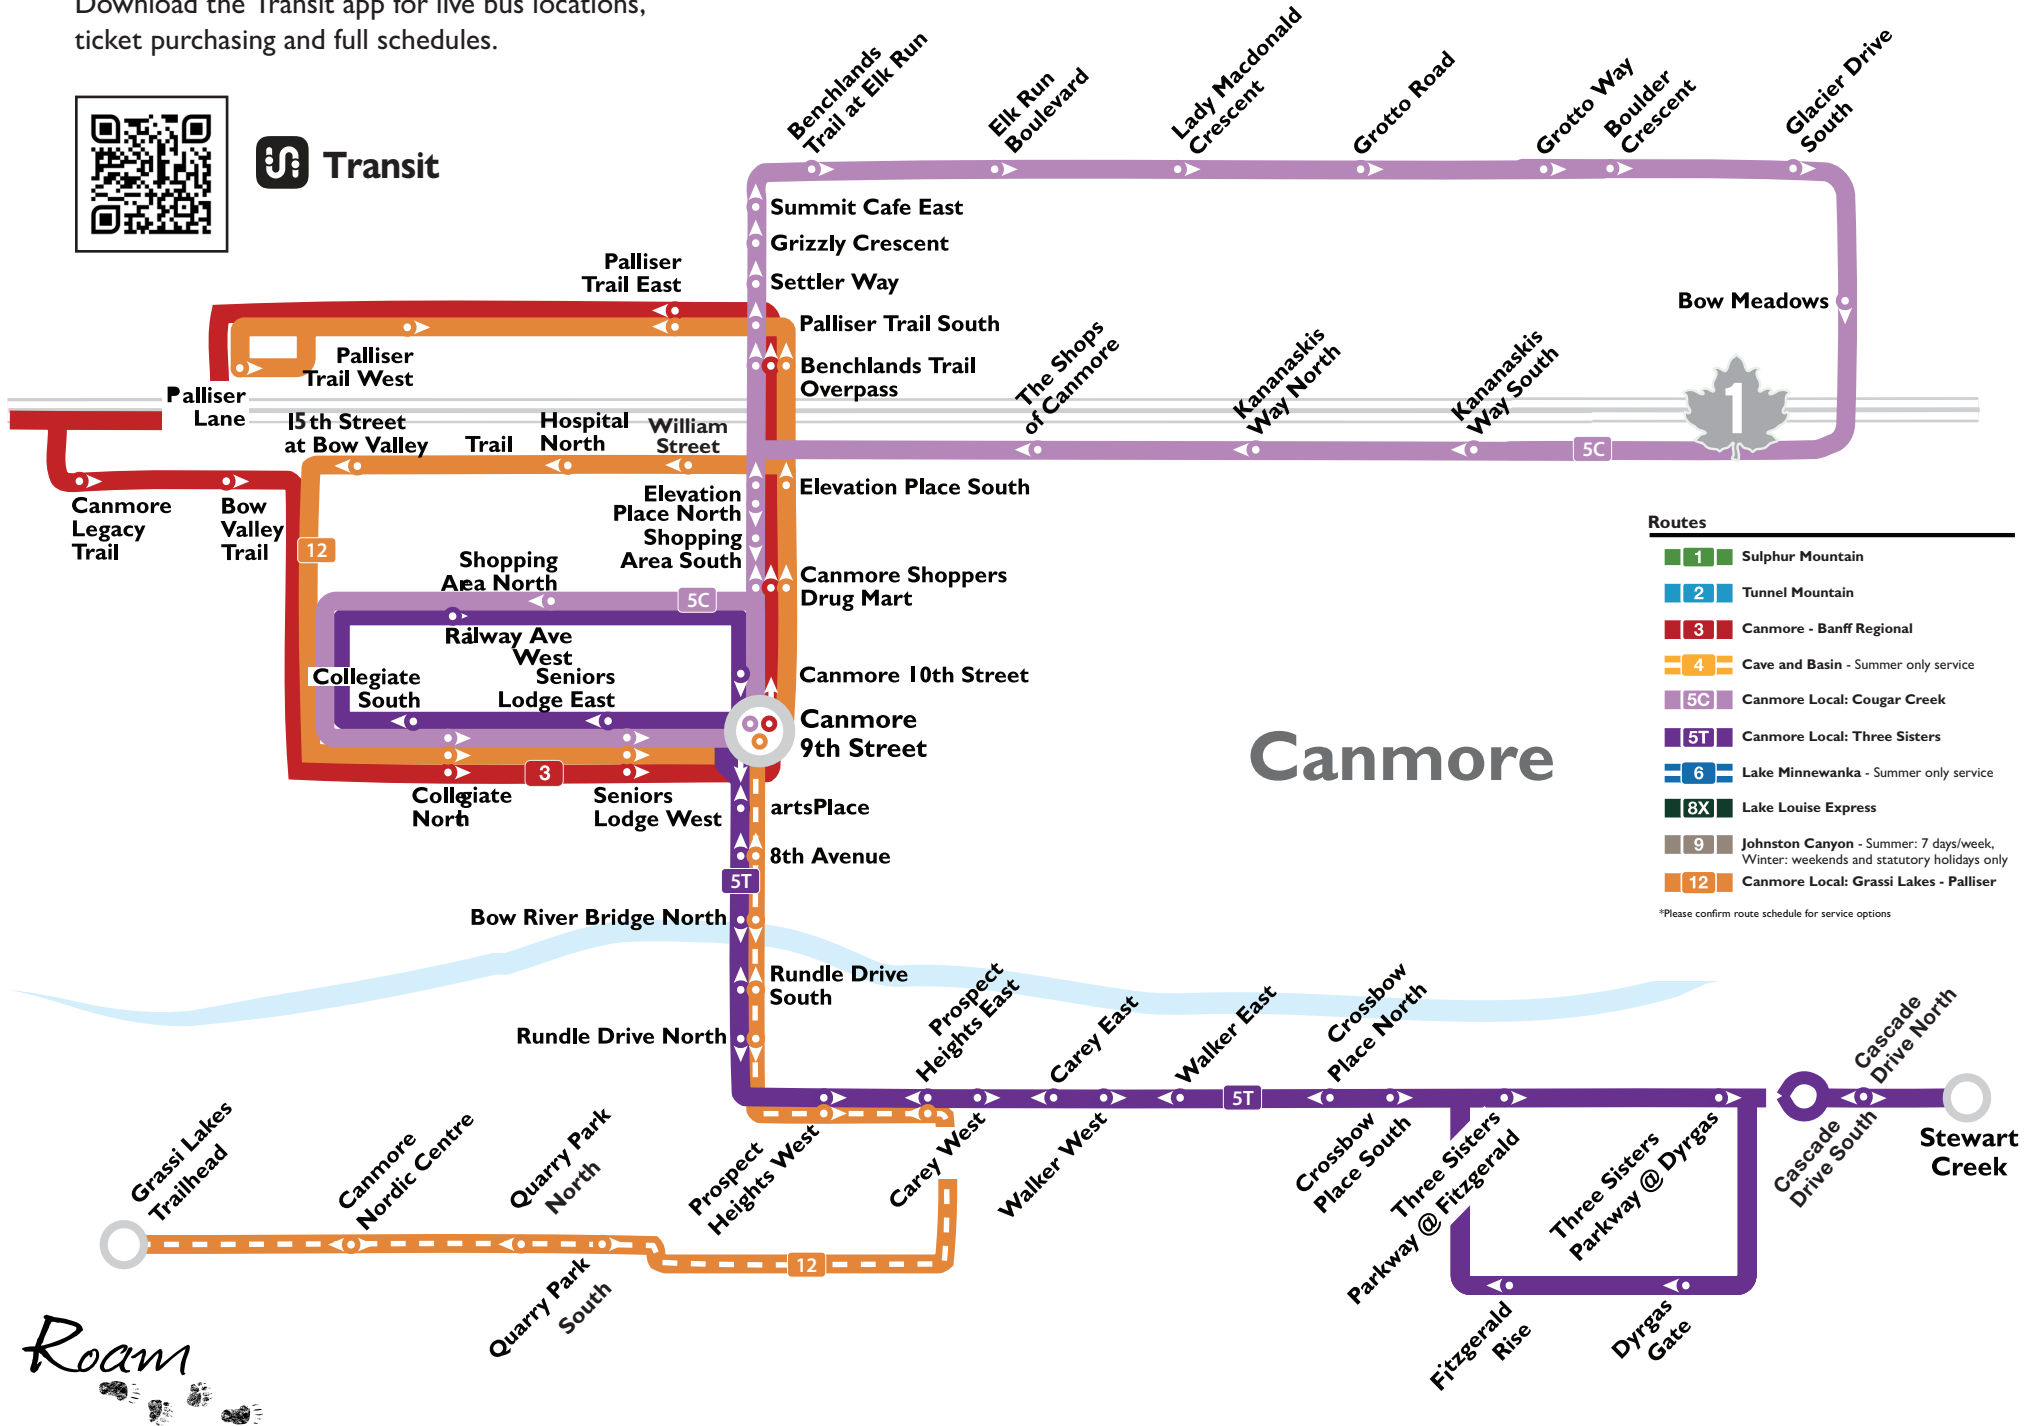

Roam Public Transit

Download the Transit app for live bus locations, ticket purchasing and full schedules.

Lake Minnewanka Area

Lake Minnewanka

Bow Valley Parkway

Castle Mountain Campground Johnston Canyon

Trans-Canada Highway Lake Louise — Banff 58km

Village of Lake Louise

Lake Louise Lakeshore - Lakeshore 4.4km

Banff

Routes

- 1 Sulphur Mountain
- 2 Tunnel Mountain
- 3 Canmore - Banff Regional
- 4 Cave and Basin - Summer only service
- 5C Canmore Local: Cougar Creek
- 5T Canmore Local: Three Sisters
- 6 Lake Minnewanka - Summer only service
- 8X Lake Louise Express
- 9 Johnston Canyon - Summer: 7 days/week, Winter: weekends and statutory holidays only
- 12 Canmore Local: Grassi Lakes - Palliser

*Please confirm route schedule for service options

Schematic map, not to scale.

Roam Public Transit

Download the Transit app for live bus locations, ticket purchasing and full schedules.

- Routes**
- 1 Sulphur Mountain
 - 2 Tunnel Mountain
 - 3 Canmore - Banff Regional
 - 4 Cave and Basin - Summer only service
 - 5C Canmore Local: Cougar Creek
 - 5T Canmore Local: Three Sisters
 - 6 Lake Minnewanka - Summer only service
 - 8X Lake Louise Express
 - 9 Johnston Canyon - Summer: 7 days/week, Winter: weekends and statutory holidays only
 - 12 Canmore Local: Grassi Lakes - Palliser
- *Please confirm route schedule for service options