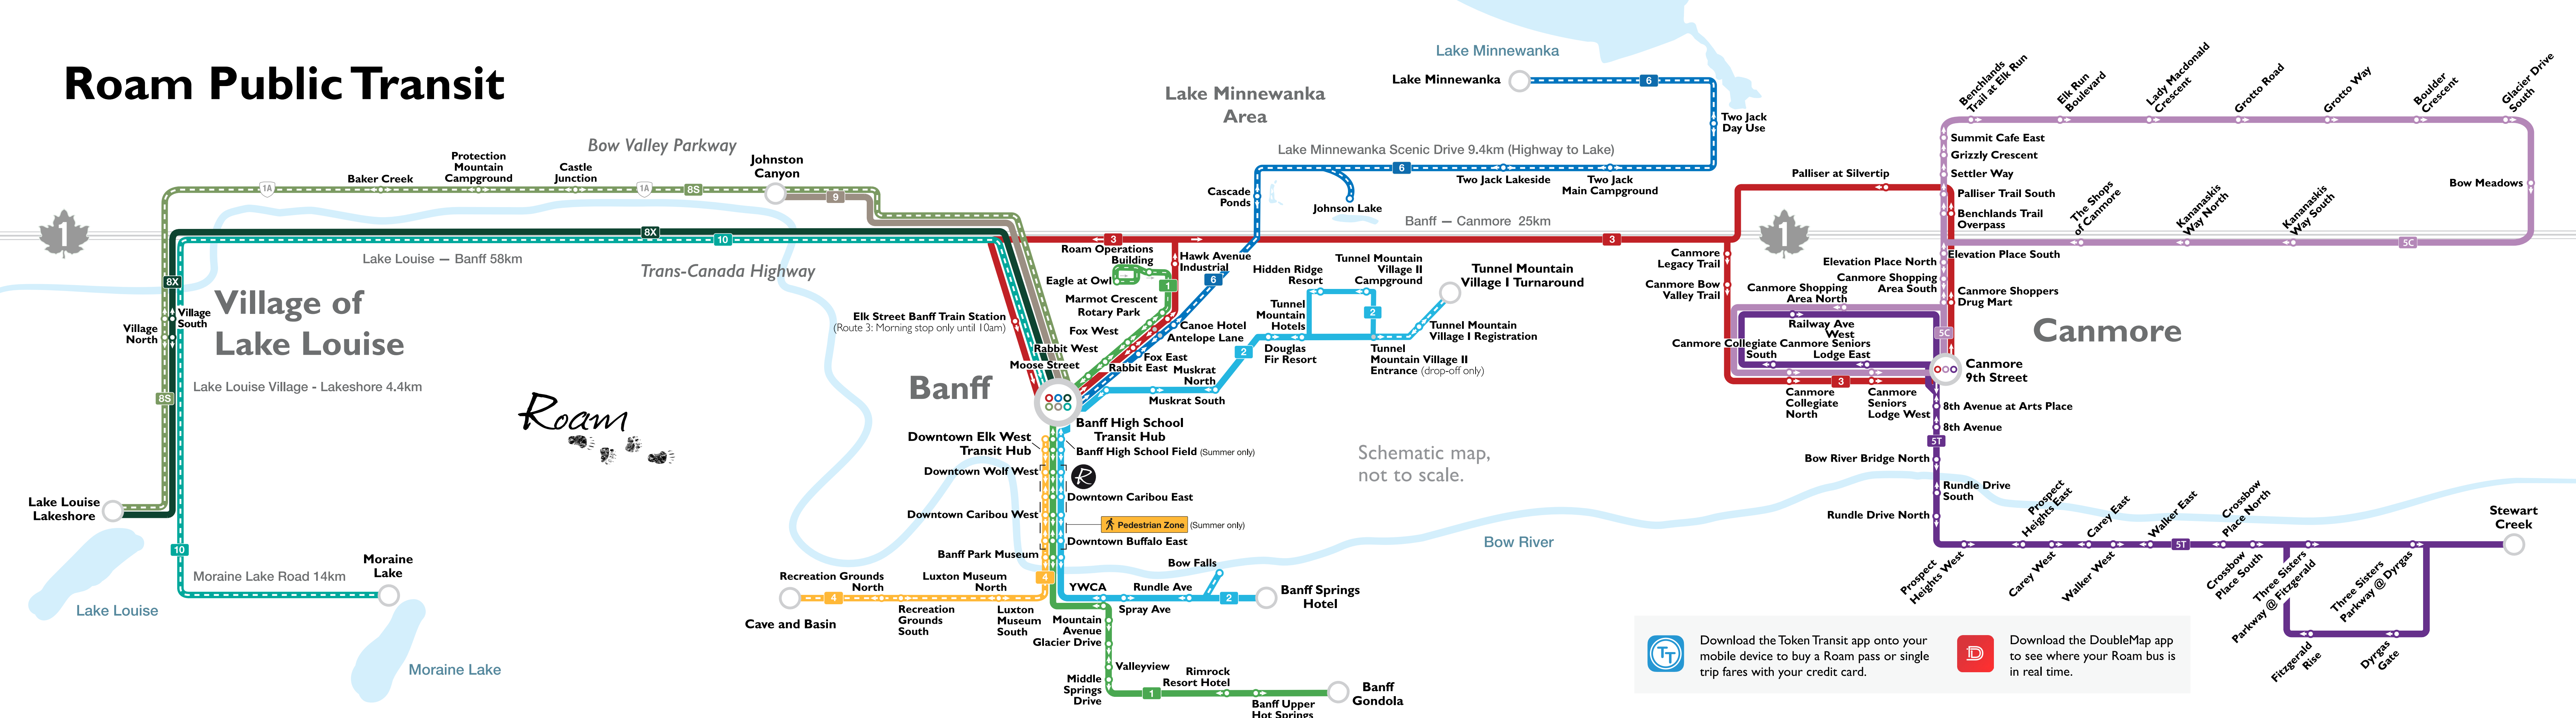

# Roam Public Transit

Schematic map, not to scale.

Download the Token Transit app onto your mobile device to buy a Roam pass or single trip fares with your credit card.

Download the DoubleMap app to see where your Roam bus is in real time.

- ### Routes
- 1 Sulphur Mountain
  - 2 Tunnel Mountain
  - 3 Canmore - Banff Regional
  - 4 Cave and Basin - Summer only service
  - 5C Canmore Local: Cougar Creek
  - 5T Canmore Local: Three Sisters
  - 6 Lake Minnewanka - Summer only service
  - 8X Lake Louise Express
  - 8S Lake Louise Scenic - Summer only service, runs on Fri, Sat, Sun (including stat days)
  - 9 Johnston Canyon - Summer: 7 days/week, Winter: weekends only
  - 10 Moraine Lake Express - Fall only service
- ### Symbols
- Bus stop
  - ▶ Bus stop only in the direction shown
  - ▶ Drop off only
  - Summer / limited service
  - Banff Visitor Centre and Roam Customer Service Desk at 224 Banff Avenue
- \*Please confirm route schedule for service options

Transit passes in your favorite app.

Get the Token Transit App

Download on the App Store | GET IT ON Google Play