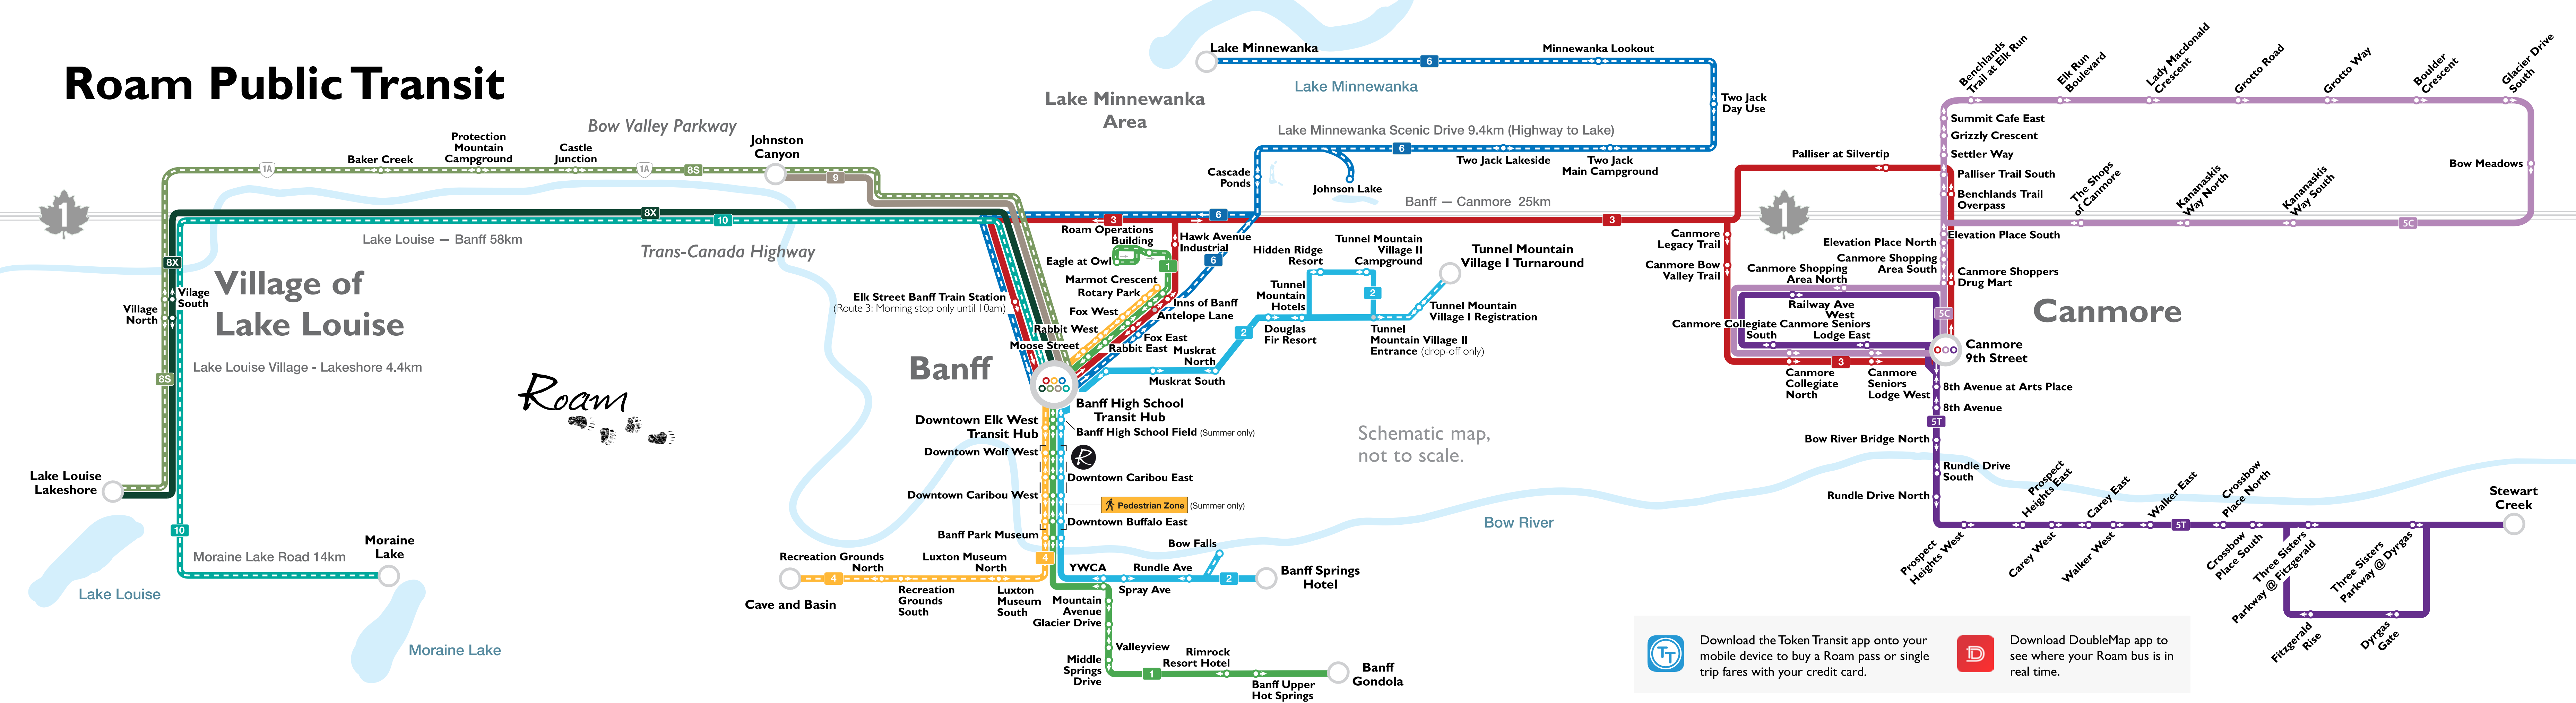

# Roam Public Transit

- ### Routes
- 1 Sulphur Mountain
  - 2 Tunnel Mountain
  - 3 Canmore - Banff Regional
  - 4 Cave and Basin - Summer only service
  - 5C Canmore Local: Cougar Creek
  - 5T Canmore Local: Three Sisters
  - 6 Lake Minnewanka - Summer only service
  - 8X Lake Louise Express
  - 8S Lake Louise Scenic - Summer only service
  - 9 Johnston Canyon - Summer: 7 days/week, Winter: weekends only
  - 10 Moraine Lake Express - Fall only service

- ### Symbols
- Bus stop
  - ▶ Bus stop only in the direction shown
  - ◀ Drop off only
  - Summer / limited service
  - Banff Visitor Centre and Roam Customer Service Desk at 224 Banff Avenue
- \*Please confirm route schedule for service options

Download the Token Transit app onto your mobile device to buy a Roam pass or single trip fares with your credit card.

Download the DoubleMap app to see where your Roam bus is in real time.

**Transit passes in your favorite app.**

Get the Token Transit App

Available on the App Store and Google Play.