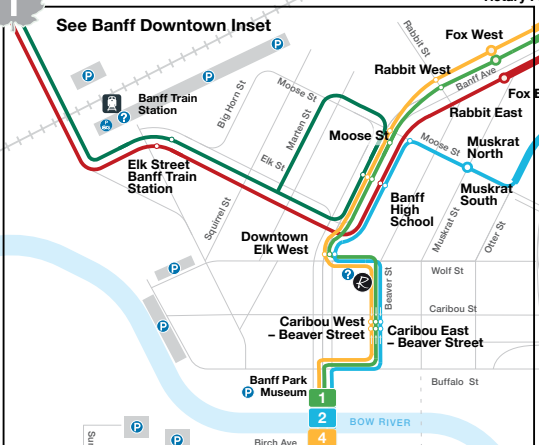

LEGEND

- Parking 
- RV Parking 
- Visitor Centre 
- Roam Customer Service Centre 
- Bus Stop 
- Bus stop only in the direction shown 

 Visit roamtransit.com for live bus locations and real-time arrival information.

 **Token Transit**
 Roam with ease. Download the Token Transit app onto your mobile device to buy a Roam pass or single trip fares with your credit card. Visit roamtransit.com/tokentransit for details.

 **transit**
 Download Transit to see where your Roam bus is in real time.

Banff Downtown Inset

 Schematic map, not to scale.

Take Route 5 service throughout Canmore. For the full map of stops and a schedule, go to roamtransit.com