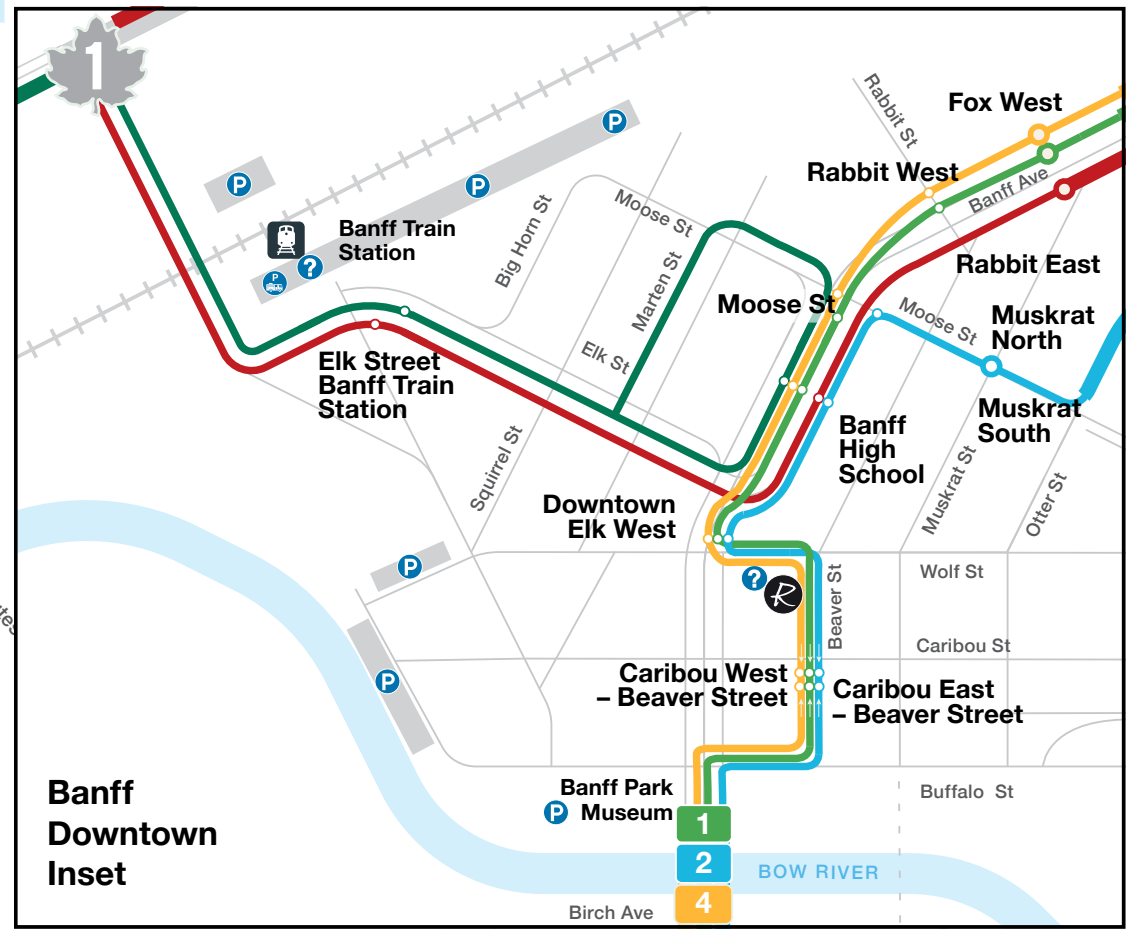

LEGEND

- Parking 
- RV Parking 
- Visitor Centre 
- Roam Customer Service Centre 
- Bus Stop 
- Bus stop only in the direction shown 

 Visit roamtransit.com for live bus locations and real-time arrival information.

 **Token Transit**
 Roam with ease. Download the Token Transit app onto your mobile device to buy a Roam pass or single trip fares with your credit card. Visit roamtransit.com/tokentransit for details.

 **transit**
 Download Transit to see where your Roam bus is in real time.

Banff Downtown Inset

 Schematic map, not to scale.

Take Route 5 service throughout Canmore. For the full map of stops and a schedule, go to roamtransit.com