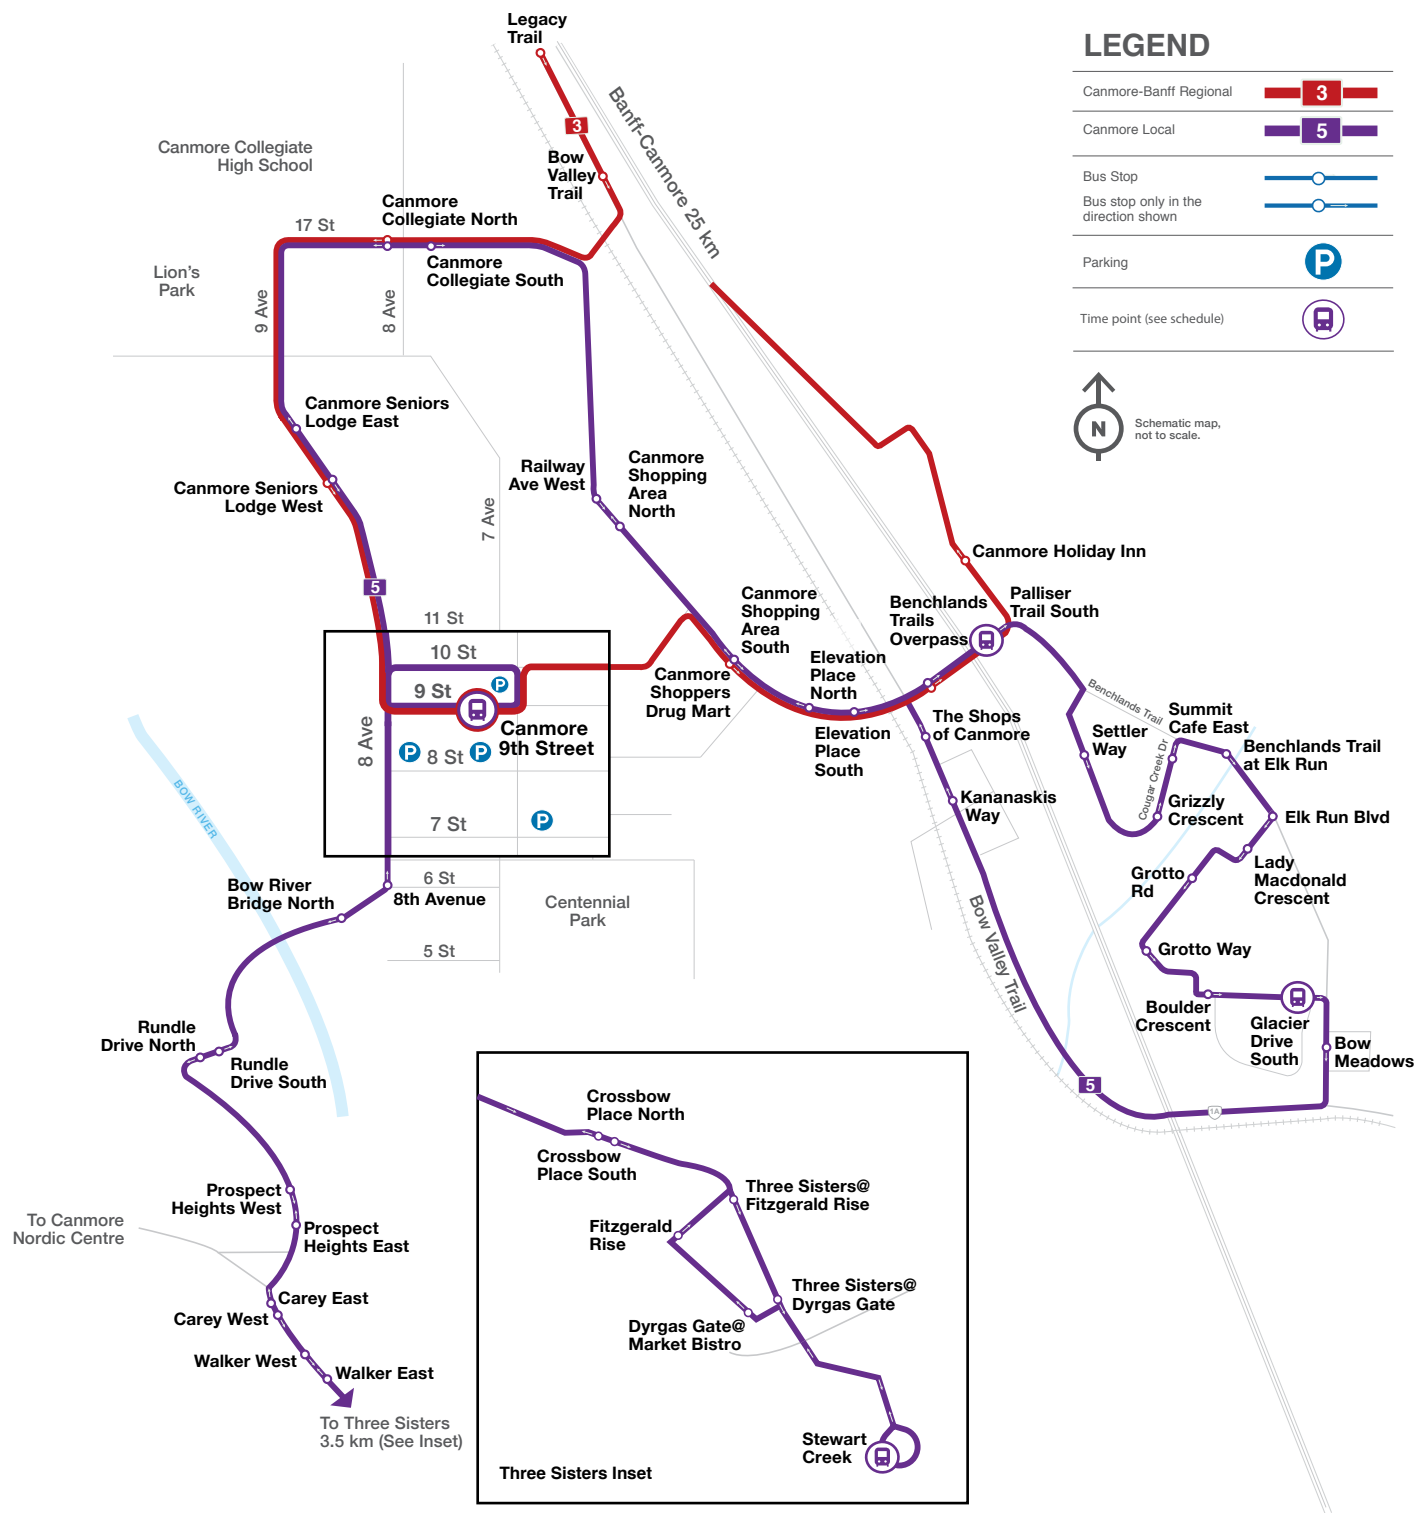

LEGEND

Canmore-Banff Regional	
Canmore Local	
Bus Stop	
Bus stop only in the direction shown	
Parking	
Time point (see schedule)	

Schematic map, not to scale.

To Canmore Nordic Centre

To Three Sisters 3.5 km (See Inset)

Three Sisters Inset