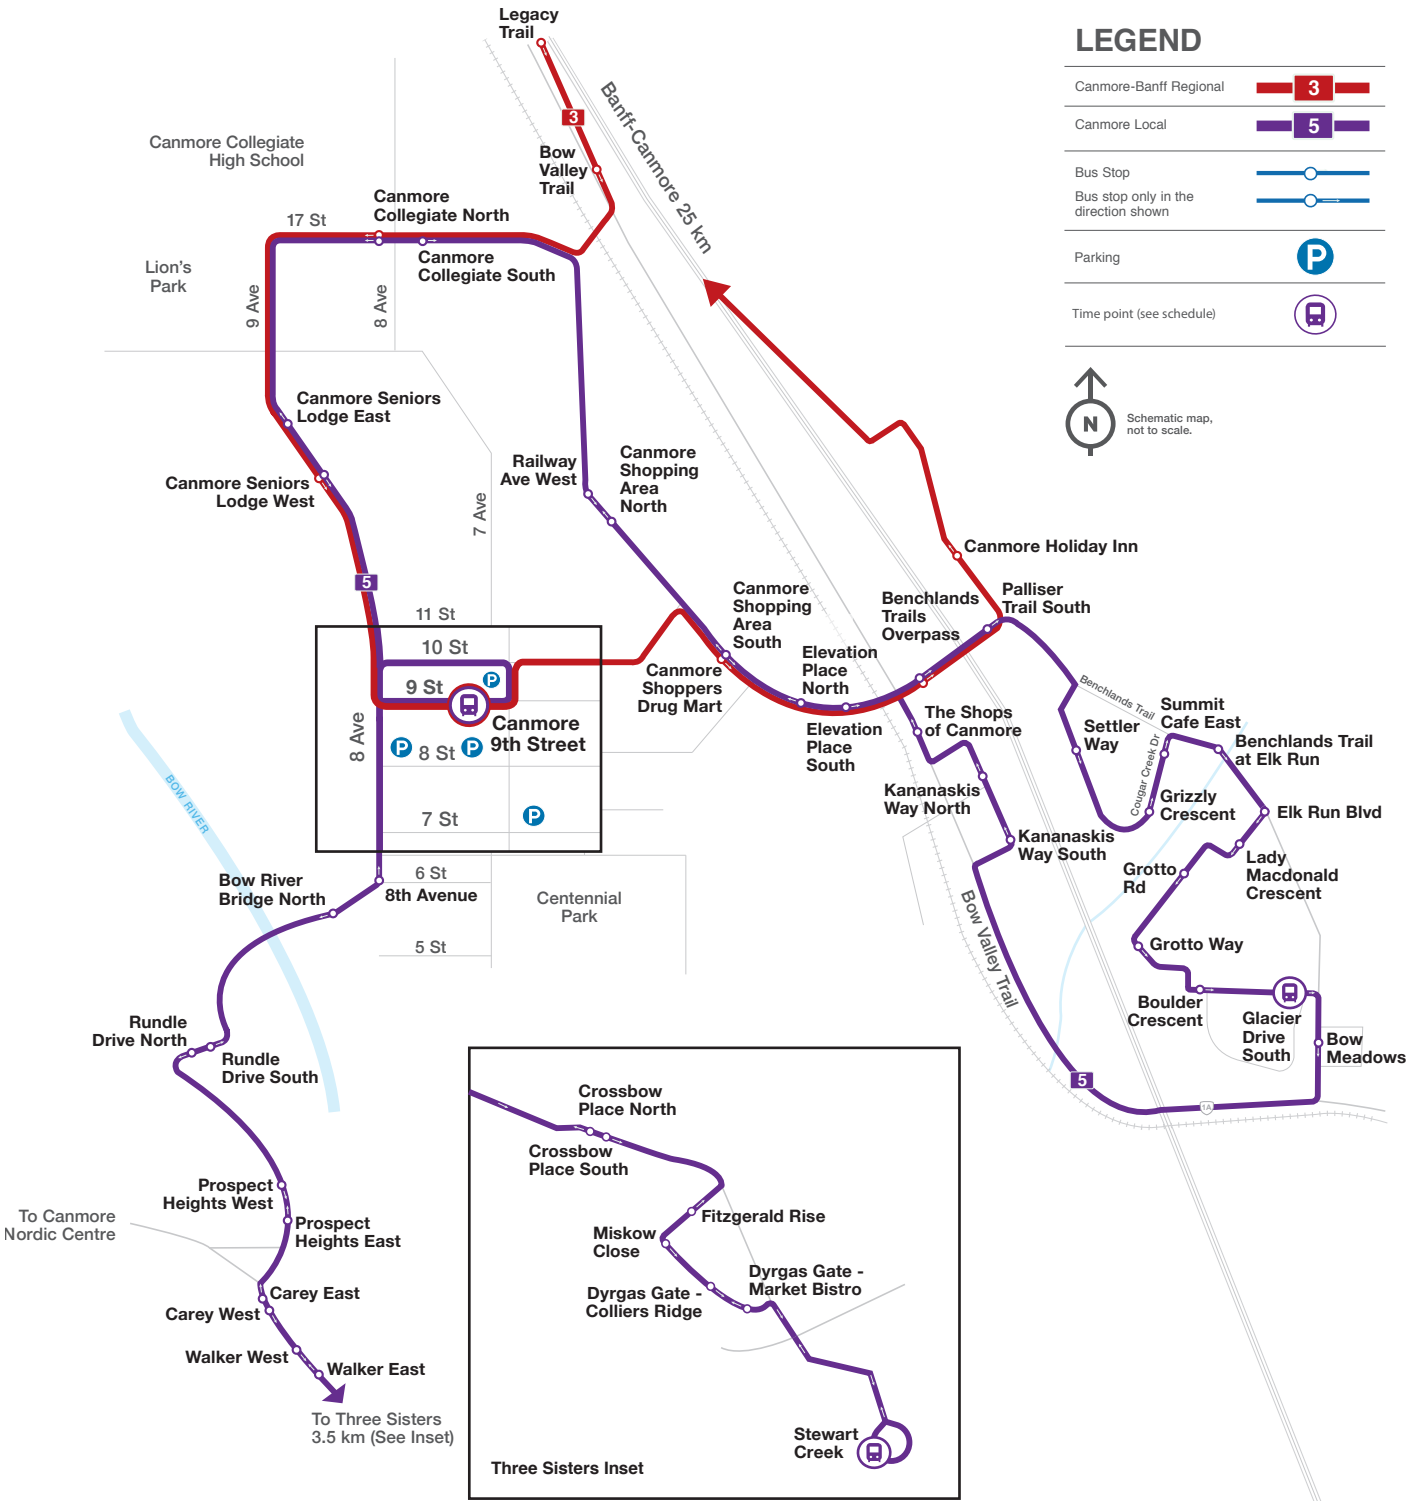

# LEGEND

Canmore-Banff Regional	
Canmore Local	
Bus Stop	
Bus stop only in the direction shown	
Parking	
Time point (see schedule)	

**Downtown Canmore Inset**

Streets shown: 11 St, 10 St, 9 St, 8 St, 7 St, 8 Ave, 9 Ave, 7 Ave, 6 St, 5 St, 8th Avenue.

Bus stops: 9 St, 8 St, 9th Street, 8 St, 9th Street, 7 St, 8 St, 9th Street, 6 St, 5 St, 8th Avenue.

Parking (P): 8 St, 9th Street, 7 St, 8 St, 9th Street, 6 St, 5 St, 8th Avenue.

Time point: 9 St.

**Three Sisters Inset**

Stops: Crossbow Place North, Crossbow Place South, Miskow Close, Dyrgas Gate - Colliers Ridge, Dyrgas Gate - Market Bistro, Fitzgerald Rise, Stewart Creek.

Time point: Stewart Creek.

To Three Sisters  
3.5 km (See Inset)

To Canmore  
Nordic Centre