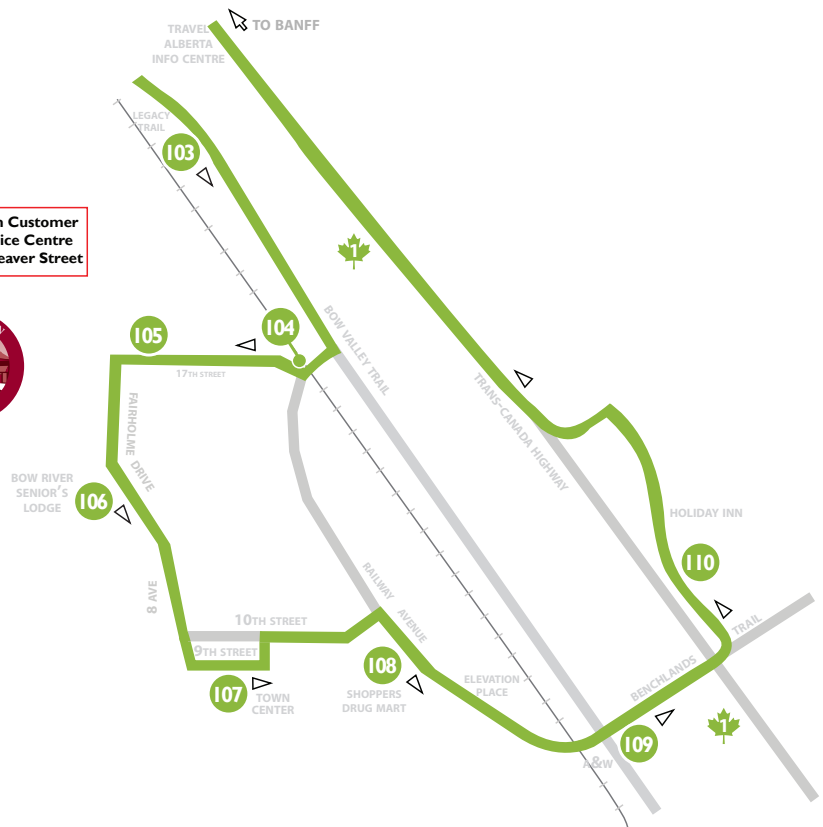

Banff - Canmore Regional Service